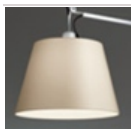

Accessories

TOLOMEO SOSP.DEC.SOLO DIFF.PERGAMENA

Code
0372050A