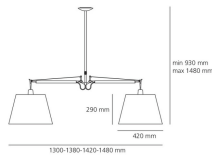

HALO Qt32 Undimmable

N/D° IP20

W	Dimensions	Luminous Flux (lm)	Color	Code	Product name
70 W	H 93cm			0630010A	Tolomeo Suspension Basculante