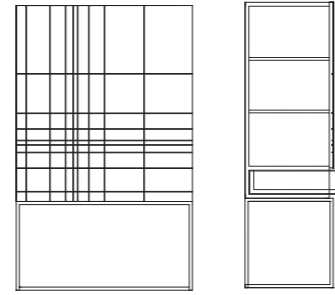

# KILT

Design by Claesson Koivisto Rune for ASPLUND©

**KILT K120**  
Cabinet with 3 doors and 3 drawers

h: 125 cm  
d: 45 cm  
w: 120 cm

**Lacquered MDF**  
Runners (legs) in oiled oak.  
Choose between P2 and P4.

**Walnut**  
Veneer and solid Walnut.

**KILT K2 60:180/D**  
Cabinet with 4 doors with 1 shelf

h: 60 cm  
d: 31,5 cm  
w: 180 cm

**Lacquered MDF**  
Runners (legs) in oiled oak.  
Choose between P2 and P4.

**KILT K2 60:180/DB**  
Cabinets with 3 doors and 2 drawers with 1 shelf

h: 60 cm  
d: 31,5 cm  
w: 180 cm

**Lacquered MDF**  
Runners (legs) in oiled oak.  
Choose between P2 and P4.

**KILT OPEN 180**  
Open storage with solid shelves

h: 60 cm  
d: 29,5 cm  
w: 180 cm

**Veneer P4, P2**  
Runners (legs) in oiled oak.  
Addition: Also available with lacquered backside

**KILT LIGHT**  
Cabinet with 2 doors and 2 drawers

h: 145 cm  
d: 45 cm  
w: 90 cm