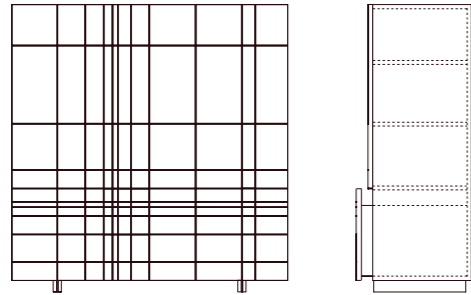

# KILT

Design by Claesson Koivisto Rune for ASPLUND©

**KILT K120**  
Cabinet with 3 doors and 3 drawers

h: 125 cm  
d: 45 cm  
w: 120 cm

**Lacquered MDF**  
Runners (legs) in oiled oak.  
Choose between P2 and P4.

**Walnut**  
Veneer and solid Walnut.

**KILT K2 60:180/D**  
Cabinet with 4 doors with 1 shelf

h: 60 cm  
d: 31,5 cm  
w: 180 cm

**Lacquered MDF**  
Runners (legs) in oiled oak.  
Choose between P2 and P4.

**KILT K2 60:180/DB**  
Cabinets with 3 doors and 2 drawers with 1 shelf

h: 60 cm  
d: 31,5 cm  
w: 180 cm

**Lacquered MDF**  
Runners (legs) in oiled oak.  
Choose between P2 and P4.

**KILT OPEN 180**  
Open storage with solid shelves

h: 60 cm  
d: 29,5 cm  
w: 180 cm

**Veneer P4, P2**  
Runners (legs) in oiled oak.  
Addition: Also available with lacquered backside

**KILT LIGHT**  
Cabinet with 2 doors and 2 drawers

h: 145 cm  
d: 45 cm  
w: 90 cm