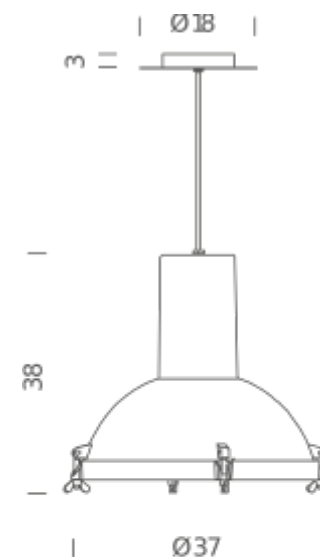

LED/HALO/FLUO IP30

LAMPING

Source	E27
Total power	150W
Emission	direct, spot
Switching	dimnable, according to bulb
Tension	230V
IP class	30
Materials	aluminium
Notes	cable length 3m, orientable
Net lamp weight	5,5 kg

Codes

PRJ EDW 51
PRJ EWS 51
PRJ EMS 51

Structure/Diffuser

night blue/sanded
white sand/sanded
moka/sanded

PACKAGE

Package 01

Dimension: 50x50x50 cm / Gross weight: 7 kg

Certificazioni

LED/HALO/FLUO IP54

LAMPING

Source	E27
Total power	60W
Emission	direct, spot
Switching	dimnable, according to bulb
Tension	230V
IP class	54
Materials	aluminium
Notes	cable length 3m, orientable

Codes

PRJ EDW 52
PRJ EWS 52
PRJ EMS 52

Structure/Diffuser

night blue/sanded
white sand/sanded
moka/sanded

PACKAGE

Package 01

Dimension: 50x50x50 cm / Gross weight: 7 kg

Certificazioni

CE ENEC IP54