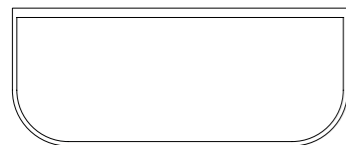

## Tati Console 65

h: 72 cm  
w: 40 cm  
l: 65 cm

Structure: Lacquered metal.  
Shelf in lacquered MDF.

Top in;  
Marble  
Limestone  
Granite  
Oak (P2,P4)

## Tati Console 120

h: 72 cm  
w: 40 cm  
l: 120 cm

Structure: Lacquered metal.  
Shelf in lacquered MDF.

Top in;  
Marble  
Limestone  
Granite  
Oak (P2,P4)

## Nati Tati

h: 55 cm  
w: 40 cm  
l: 45 cm

Structure: Lacquered metal.  
Shelf in lacquered MDF.

Top in;  
Lacquered MDF  
Marble  
Oak (P2,P4)\*

**Only in colours: Olive, White, Anthracite, Deep blue, Storm Grey.**

## Tati Sofatable

**High**  
h: 37 cm  
w: 90 cm  
l: 90 cm

Structure: Lacquered metal.

Top in;  
Glass  
Marble  
Limestone  
Granite  
Oak (P2,P4)

**Low**  
h: 27 cm  
w: 87 cm  
l: 90 cm

Structure: Lacquered metal.