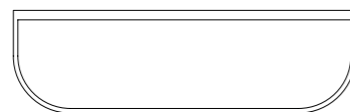

## Tati Console 120

h: 72 cm  
w: 40 cm  
l: 120 cm

Structure: Lacquered metal.  
Shelf in lacquered MDF.

Top in;  
Marble  
Limestone  
Granite  
Oak (P2,P4)

## Nati Tati

h: 55 cm  
w: 40 cm  
l: 45 cm

Structure: Lacquered metal.  
Shelf in lacquered MDF.

Top in;  
Lacquered MDF  
Marble  
Oak (P2,P4)\*

**Only in colours: Olive, White, Anthracite, Deep blue, Storm Grey.**

## Tati Sofatable

**High**  
h: 37 cm  
w: 90 cm  
l: 90 cm

Structure: Lacquered metal.

Top in;  
Glass  
Marble  
Limestone  
Granite  
Oak (P2,P4)

**Low**  
h: 27 cm  
w: 87 cm  
l: 90 cm

Structure: Lacquered metal.