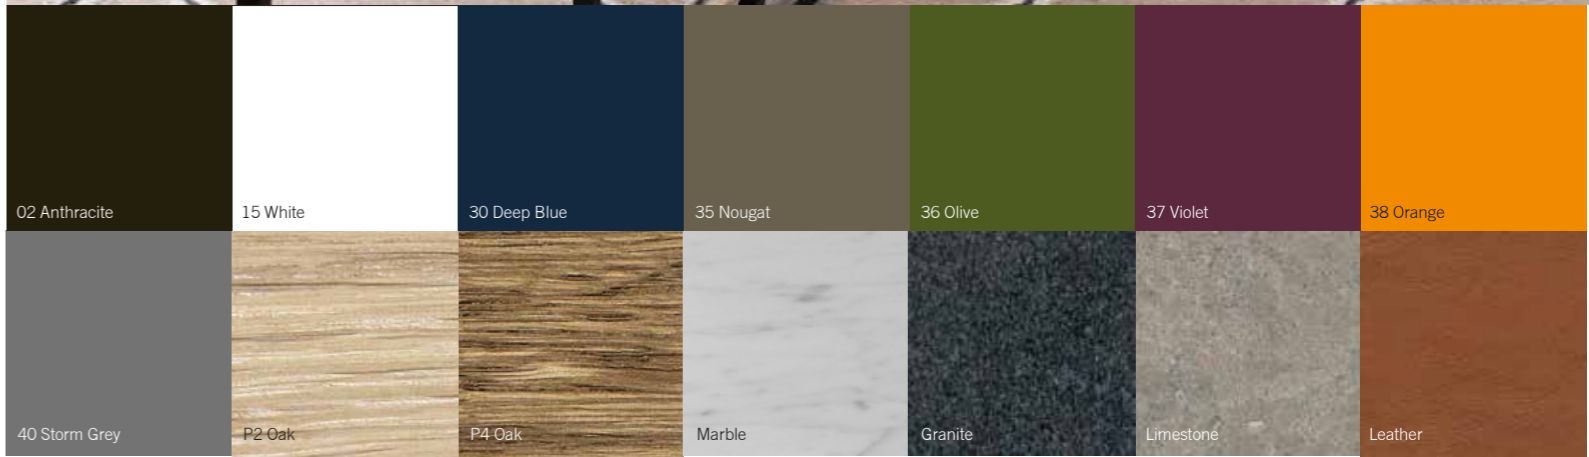

TATI

By Mats Broberg & Johan Ridderstråle for ASPLUND©

Manufactured in Sweden.

Tati Sidetable

High
h: 51 cm
w: 33 cm
l: 63,5 cm

Structure: Lacquered metal.

Top in;
Marble
Oak (P2,P4)
Limestone

Low
h: 40 cm
w: 30 cm
l: 63,5 cm

Structure: Lacquered metal.

Top in;
Leather
Oak (P2,P4)
Marble
Limestone

Tati Sidetable Square

High
h: 51 cm
w: 63,5 cm
l: 63,5 cm

Structure: Lacquered metal.

Top in;
Glass
Marble
Limestone
Oak (P2,P4)

Low
h: 40 cm
w: 60,5 cm
l: 63,5 cm

Structure: Lacquered metal.

Top in;
Leather
Limestone
Oak (P2,P4)
Marble

Colours of frame:

02 Anthracite
15 White
30 Deep blue
35 Nougat
36 Olive
37 Violet
38 Orange
40 Storm Grey

Tati Console 65

h: 72 cm
w: 40 cm
l: 65 cm

Structure: Lacquered metal.
Shelf in lacquered MDF.

Top in;
Marble
Limestone
Granite
Oak (P2,P4)

Tati Console 120

h: 72 cm
w: 40 cm
l: 120 cm

Structure: Lacquered metal.
Shelf in lacquered MDF.

Top in;
Marble
Limestone
Granite
Oak (P2,P4)

Nati Tati

h: 55 cm
w: 40 cm
l: 45 cm

Structure: Lacquered metal.
Shelf in lacquered MDF.

Top in;
Lacquered MDF
Marble
Oak (P2,P4)*

Only in colours: Olive, White, Anthracite, Deep blue, Storm Grey.

Tati Sofatable

High
h: 37 cm
w: 90 cm
l: 90 cm

Structure: Lacquered metal.

Top in;
Glass
Marble
Limestone
Granite
Oak (P2,P4)

Low
h: 27 cm
w: 87 cm
l: 90 cm

Structure: Lacquered metal.

Top in;
Marble
Granite
Limestone
Oak (P2,P4)

ASPLUND©

HEAD OFFICE/STORE/SHOWROOM: Sibyllegatan 31, SE-114 42 Stockholm www.asplund.org info@asplund.org Phone +46 (0)8 662 52 84 Fax +46 (0)8 662 00 03