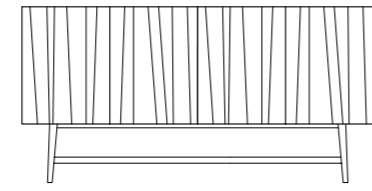

Addition: Larger holes for cables/ventilation (standard for wall mounted vass) Price:

Colours:

15 White
24 Sand
25 Plum
26 Sage
27 Mole
40 Storm Grey
42 Fog
43 Army
Black Walnut Oak (P4)

Stand/Plinth:

White Stained Oak (P2),
Black Walnut Oak (P4)
Height stand: 32 cm
Height plinth: 5 cm
All Vass modules include one adjustable shelf.

V40ST

h: 72 cm (stand 32 cm)
d: 40 cm
w: 90 cm

V40:135ST

h: 72 cm (stand 32 cm)
d: 40 cm
w: 135 cm

V40:180ST

h: 72 cm (stand 32 cm)
d: 40 cm
w: 180 cm

V60ST

h: 92 cm (stand 32 cm)
d: 40 cm
w: 90 cm

V60:135ST

h: 92 cm (stand 32 cm)
d: 40 cm
w: 135 cm

V60:180ST

h: 92 cm (stand 32 cm)
d: 40 cm
w: 180 cm

V40B

h: 45 cm (plinth 5 cm)
d: 40 cm
w: 90 cm

V40:135B

h: 45 cm (plinth 5 cm)
d: 40 cm
w: 135 cm

V40:180B

h: 45 cm (plinth 5 cm)
d: 40 cm
w: 180 cm

V60B

h: 65 cm (plinth 5 cm)
d: 40 cm
w: 90 cm

V60:135B

h: 65 cm (plinth 5 cm)
d: 40 cm
w: 135 cm

V60:180B

h: 65 cm (plinth 5 cm)
d: 40 cm
w: 180 cm