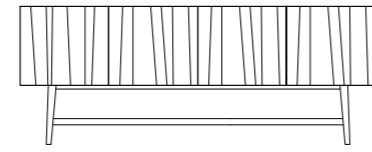

Addition: Larger holes for cables/ventilation (standard for wall mounted vass) Price:

Colours:

15 White
24 Sand
25 Plum
26 Sage
27 Mole
40 Storm Grey
42 Fog
43 Army
Black Walnut Oak (P4)

Stand/Plinth:

White Stained Oak (P2),
Black Walnut Oak (P4)
Height stand: 32 cm
Height plinth: 5 cm
All Vass modules include one adjustable shelf.

V40ST

h: 72 cm (stand 32 cm)
d: 40 cm
w: 90 cm

V40:135ST

h: 72 cm (stand 32 cm)
d: 40 cm
w: 135 cm

V40:180ST

h: 72 cm (stand 32 cm)
d: 40 cm
w: 180 cm

V60ST

h: 92 cm (stand 32 cm)
d: 40 cm
w: 90 cm

V60:135ST

h: 92 cm (stand 32 cm)
d: 40 cm
w: 135 cm

V60:180ST

h: 92 cm (stand 32 cm)
d: 40 cm
w: 180 cm

V40B

h: 45 cm (plinth 5 cm)
d: 40 cm
w: 90 cm

V40:135B

h: 45 cm (plinth 5 cm)
d: 40 cm
w: 135 cm

V40:180B

h: 45 cm (plinth 5 cm)
d: 40 cm
w: 180 cm

V60B

h: 65 cm (plinth 5 cm)
d: 40 cm
w: 90 cm

V60:135B

h: 65 cm (plinth 5 cm)
d: 40 cm
w: 135 cm

V60:180B

h: 65 cm (plinth 5 cm)
d: 40 cm
w: 180 cm