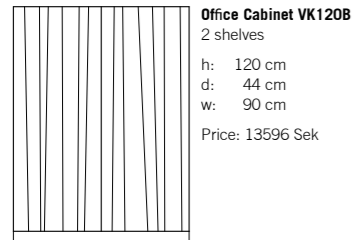

PLEASE NOTE! For environmental and shipping reasons, the wardrobes are delivered in flat-pack. We recommend this to be assembled by a professional.

Wardrobe V220B
2 oak shelves + rail + oak plinth:
h: 220 cm
d: 60 cm
w: 90 cm

VASS OFFICE

Standard comes with lacquered plinth and lacquered shelves

Office Cabinet VK120B
2 shelves
h: 120 cm
d: 44 cm
w: 90 cm
Price: 13596 Sek

Office Cabinet VK45:220
5 shelves, lacquered plinth
h: 220 cm
d: 44 cm
w: 45 cm