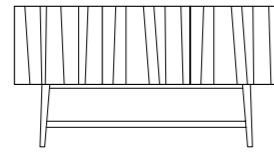

Addition: Larger holes for cables/ventilation (standard for wall mounted vass) Price:

Colours:

15 White
24 Sand
25 Plum
26 Sage
27 Mole
40 Storm Grey
42 Fog
43 Army
Black Walnut Oak (P4)

Stand/Plinth:

White Stained Oak (P2),
Black Walnut Oak (P4)
Height stand: 32 cm
Height plinth: 5 cm
All Vass modules include one adjustable shelf.

V40ST

h: 72 cm (stand 32 cm)
d: 40 cm
w: 90 cm

V40:135ST

h: 72 cm (stand 32 cm)
d: 40 cm
w: 135 cm

V40:180ST

h: 72 cm (stand 32 cm)
d: 40 cm
w: 180 cm

V60ST

h: 92 cm (stand 32 cm)
d: 40 cm
w: 90 cm

V60:135ST

h: 92 cm (stand 32 cm)
d: 40 cm
w: 135 cm

V60:180ST

h: 92 cm (stand 32 cm)
d: 40 cm
w: 180 cm

V40B

h: 45 cm (plinth 5 cm)
d: 40 cm
w: 90 cm

V40:135B

h: 45 cm (plinth 5 cm)
d: 40 cm
w: 135 cm

V40:180B

h: 45 cm (plinth 5 cm)
d: 40 cm
w: 180 cm

V60B

h: 65 cm (plinth 5 cm)
d: 40 cm
w: 90 cm

V60:135B

h: 65 cm (plinth 5 cm)
d: 40 cm
w: 135 cm

V60:180B

h: 65 cm (plinth 5 cm)
d: 40 cm
w: 180 cm