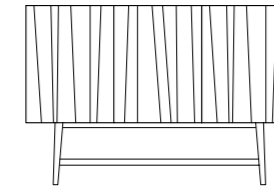

Addition: Larger holes for cables/ventilation (standard for wall mounted vass) Price:

Colours:

15 White
24 Sand
25 Plum
26 Sage
27 Mole
40 Storm Grey
42 Fog
43 Army
Black Walnut Oak (P4)

Stand/Plinth:

White Stained Oak (P2),
Black Walnut Oak (P4)
Height stand: 32 cm
Height plinth: 5 cm
All Vass modules include one adjustable shelf.

V40ST

h: 72 cm (stand 32 cm)
d: 40 cm
w: 90 cm

V40:135ST

h: 72 cm (stand 32 cm)
d: 40 cm
w: 135 cm

V40:180ST

h: 72 cm (stand 32 cm)
d: 40 cm
w: 180 cm

V60ST

h: 92 cm (stand 32 cm)
d: 40 cm
w: 90 cm

V60:135ST

h: 92 cm (stand 32 cm)
d: 40 cm
w: 135 cm

V60:180ST

h: 92 cm (stand 32 cm)
d: 40 cm
w: 180 cm

V40B

h: 45 cm (plinth 5 cm)
d: 40 cm
w: 90 cm

V40:135B

h: 45 cm (plinth 5 cm)
d: 40 cm
w: 135 cm

V40:180B

h: 45 cm (plinth 5 cm)
d: 40 cm
w: 180 cm

V60B

h: 65 cm (plinth 5 cm)
d: 40 cm
w: 90 cm

V60:135B

h: 65 cm (plinth 5 cm)
d: 40 cm
w: 135 cm

V60:180B

h: 65 cm (plinth 5 cm)
d: 40 cm
w: 180 cm