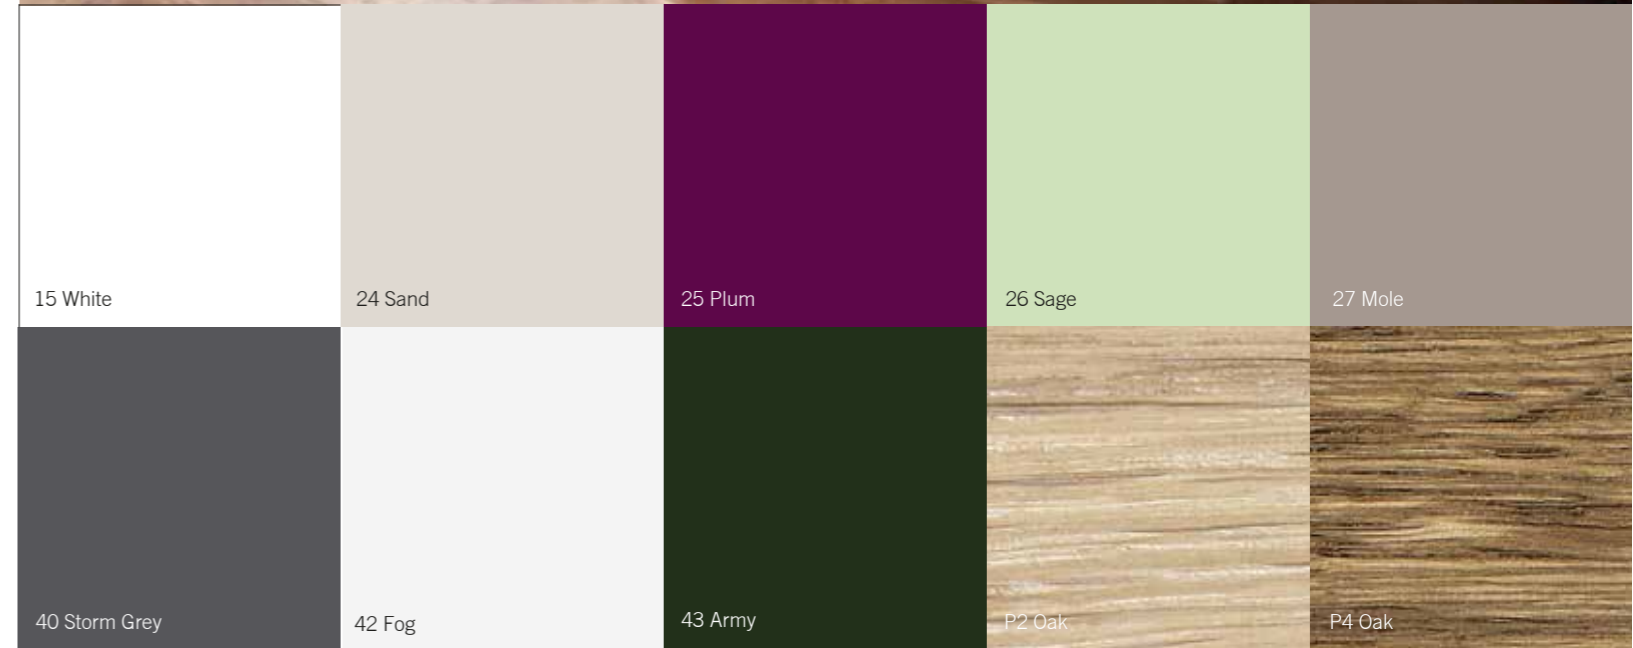

VASS

By Claesson Koivisto Rune for ASPLUND ©

Manufactured in Sweden.

h: 40 cm
d: 41,5 cm
w: 90 cm

h: 40 cm
d: 41,5 cm
w: 135 cm

At the backside there is an opening for cables and ventilation. Standard.

Addition: Larger holes for cables/ventilation (standard for wall mounted vass) Price:

Colours:

15 White
24 Sand
25 Plum
26 Sage
27 Mole
40 Storm Grey
42 Fog
43 Army
Black Walnut Oak (P4)

Stand/Plinth:

White Stained Oak (P2),
Black Walnut Oak (P4)
Height stand: 32 cm
Height plinth: 5 cm
All Vass modules include one adjustable shelf.

h: 72 cm (stand 32 cm)
d: 40 cm
w: 90 cm

h: 72 cm (stand 32 cm)
d: 40 cm
w: 135 cm

h: 72 cm (stand 32 cm)
d: 40 cm
w: 180 cm

h: 92 cm (stand 32 cm)
d: 40 cm
w: 90 cm

h: 92 cm (stand 32 cm)
d: 40 cm
w: 135 cm

h: 92 cm (stand 32 cm)
d: 40 cm
w: 180 cm

h: 45 cm (plinth 5 cm)
d: 40 cm
w: 90 cm

h: 45 cm (plinth 5 cm)
d: 40 cm
w: 135 cm

h: 45 cm (plinth 5 cm)
d: 40 cm
w: 180 cm

h: 65 cm (plinth 5 cm)
d: 40 cm
w: 90 cm

h: 65 cm (plinth 5 cm)
d: 40 cm
w: 135 cm

h: 65 cm (plinth 5 cm)
d: 40 cm
w: 180 cm

Photo Louise Bilgert