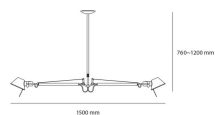

PRODUCT DATA SHEET

Tolomeo sospensione due bracci new

Cantilevered arms in polished aluminium; diffuser in matt anodised aluminium; joints in polished aluminium. The code refers to the luminaire's body only

Aluminium

HALO Qa60 Undimmable

W	Dimensions	Luminous Flux (lm)	Color	Code	Product name
2 x 150W	H 76cm			A036400	Tolomeo Sospensione 2 Bracci Alluminio

Designers